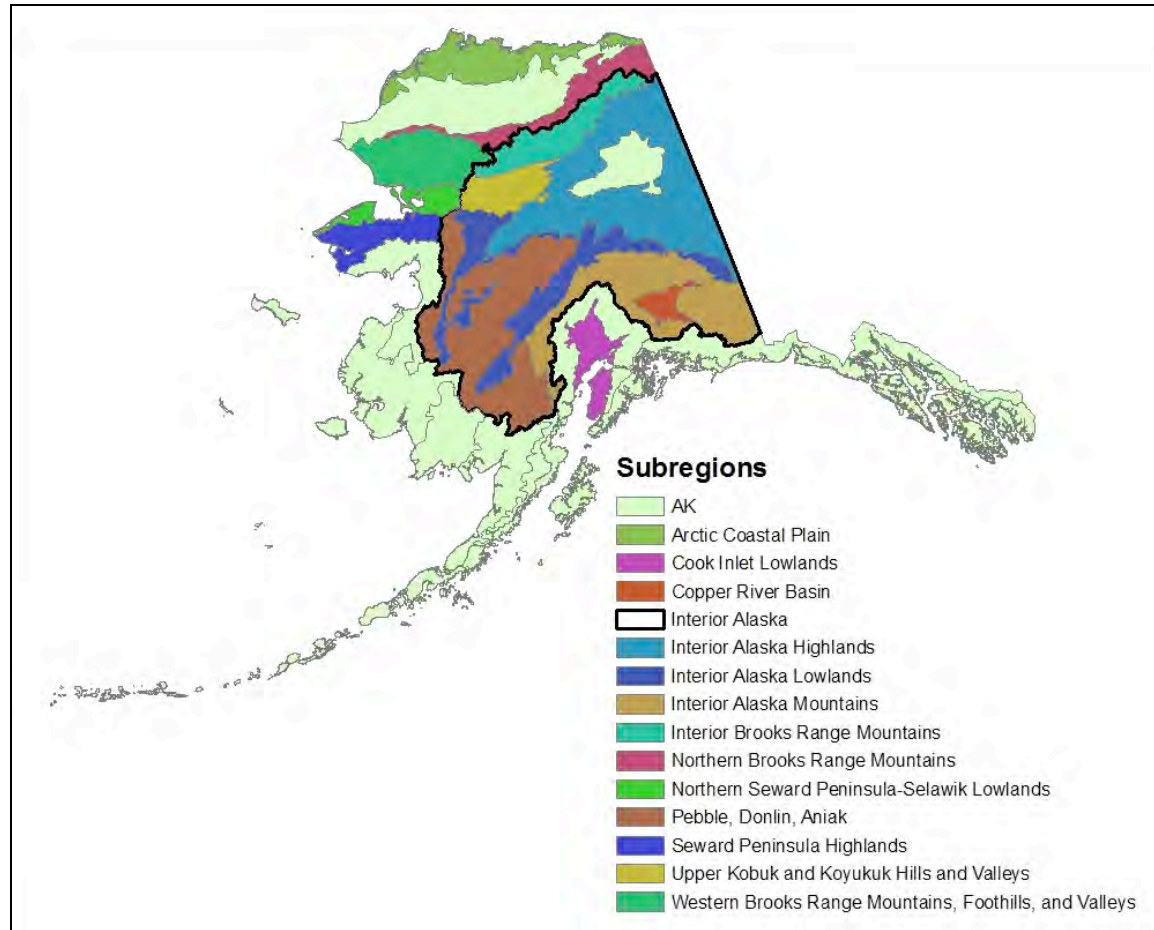

Appendix B. NWPL Ratings for Subregions in the Alaska Region.