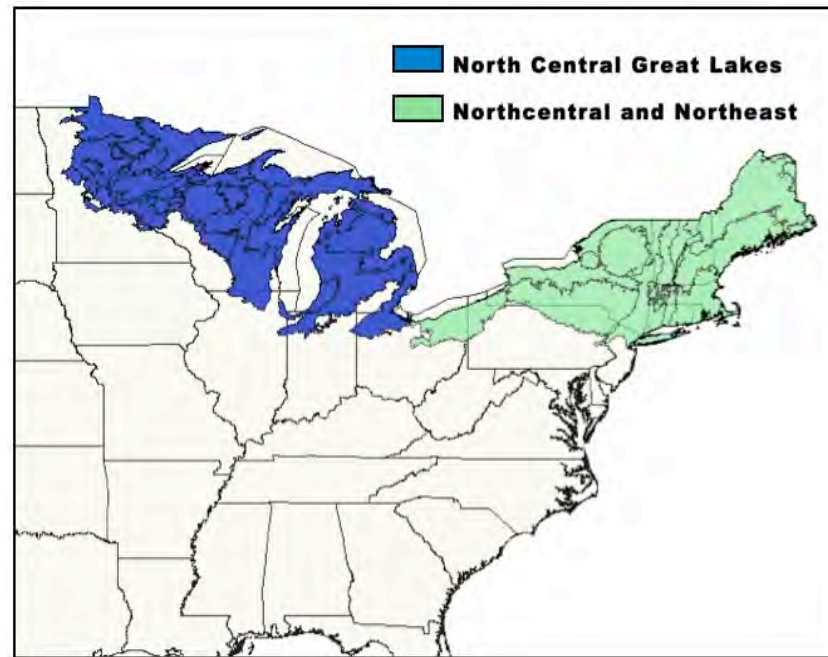

Appendix E. NWPL Ratings for the Northcentral Great Lakes Subregion of the Northcentral and Northeast Region.

Species	Authorship	Rating	Common Name
<i>Populus tremuloides</i>	Michx.	FAC	Quaking Aspen
<i>Rubus idaeus</i>	L.	FAC	Common Red Raspberry