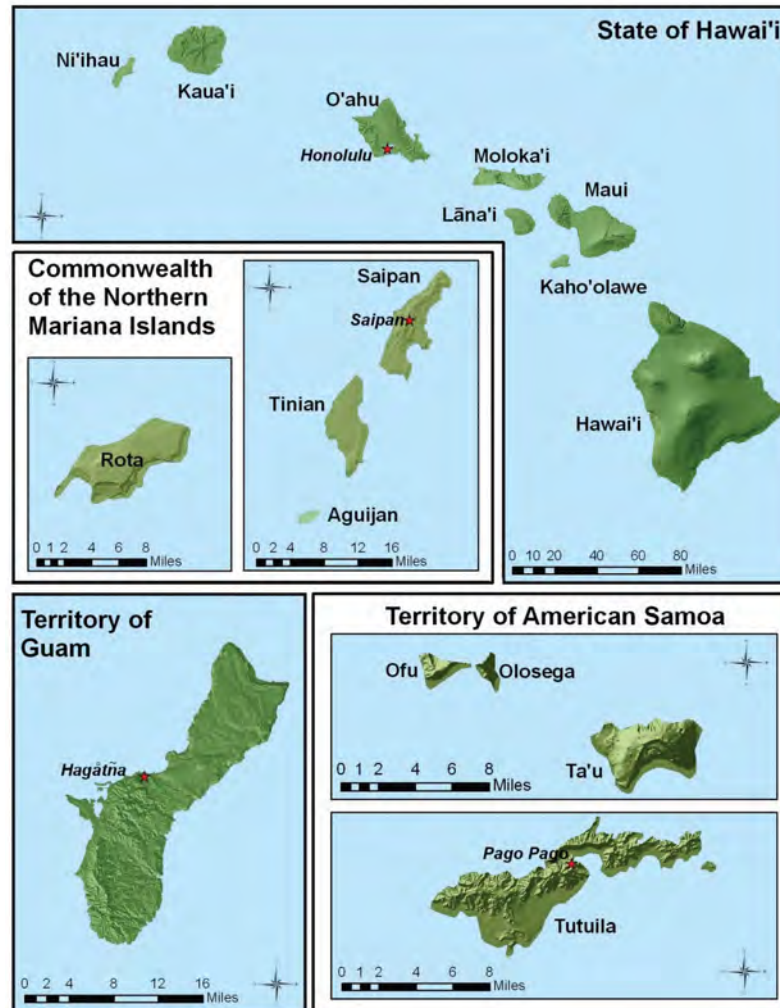

Appendix D. NWPL Ratings for the South Pacific Islands Subregion of the Hawaii Region. The South Pacific Islands Subregion includes the Commonwealth of the Northern Mariana Islands, the Territory of Guam, and the Territory of American Samoa.