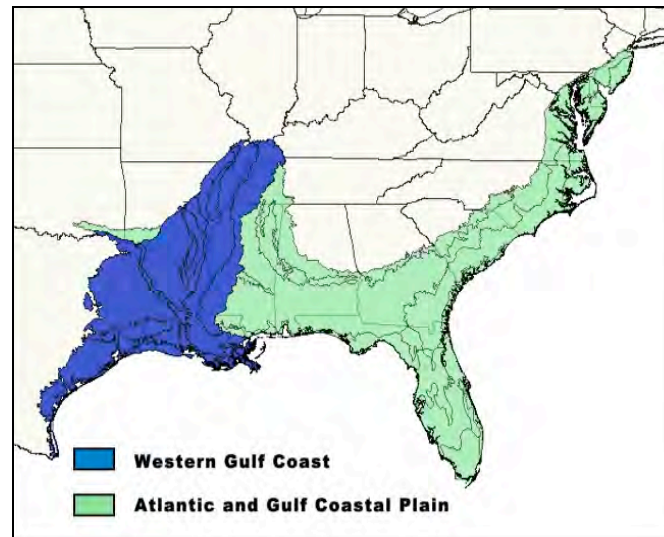

Appendix C. NWPL Ratings for the Western Gulf Coast Subregion of the Atlantic and Gulf Coastal Plain Region.

Species	Authorship	Rating	Common Name
<i>Aralia spinosa</i>	L.	FACU	Devil's-Walkingstick
<i>Asimina triloba</i>	(L.) Dunal	FACU	Common Pawpaw
<i>Carya cordiformis</i>	(Wangenh.) K. Koch	FACU	Bitter-Nut Hickory
<i>Carya laciniosa</i>	(Michx. f.) G. Don	FAC	Shell-Bark Hickory
<i>Cornus florida</i>	L.	UPL	Flowering dogwood
<i>Diodia virginiana</i>	L.	FAC	Virginia Buttonweed
<i>Gelsemium sempervirens</i>	(L.) Ait. f.	FACU	Evening Trumpet-Flower
<i>Paspalum denticulatum</i>	Trin.	FACW	Pull-and-Be-Damned
<i>Quercus michauxii</i>	Nutt.	FAC	Swamp Chestnut Oak
<i>Rudbeckia maxima</i>	Nutt.	FACW	Great Coneflower
<i>Sambucus nigra</i>	L.	FAC	Black Elder
<i>Urochloa reptans</i>	(L.) Stapf	FACU	Sprawling Liverseed Grass
<i>Viburnum dentatum</i>	L.	FACU	Southern Arrow-Wood